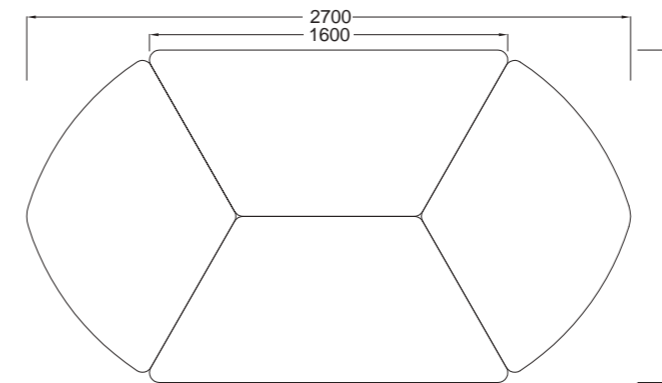

# TAVOLO TRAPEZIO

Table Trapezio - Table Trapezio

TAVOLO TRAPEZIO DA 160

TAVOLO TRAPEZIO DA 140

TAVOLO TRAPEZIO DA 130

TAVOLO TRAPEZIO DA 100

TAVOLO TRAPEZIO DA 85

- COMPOSIZIONE CON TRAPEZIO DA 85
- Dimensioni d'ingombro 180x160 cm. circa
- Overall dimensions 180x160 cm. approximately

## Technical characteristics

**TRAPEZIO FLEXIBLE TABLE.** Support structure in two versions, in steel tube diam.40mm connected to each other by perimentral crosspieces of 40x20mm welded at each corner by a double weld, painted with epoxy powders. Wooden base in beech semi oval shape varnished natural. The structure supports a top and is secured by wide-headed screws that pass through and fixes the lower portion of the top.

The melamin top of 25mm. With minimum radius of 44mm radius. All edges and corners of the board have a radius conforming safety standards with radius of 3mm. The table can be fixed height or adjustable, can have wheels, can have bookshelf in polypropilene, metal grid or with guides support chairs. Cuffs adjustable at the base.

- DIMENSIONI PIANI TRAPEZIO
- Dimension Table Trapezio
- Dimension Table Trapezio

**TAVOLO PETALO**  
Table Petalo - Table Petalo

- DIMENSIONI PIANO PETALO
- Dimension Table Petalo
- Dimension Table Petalo